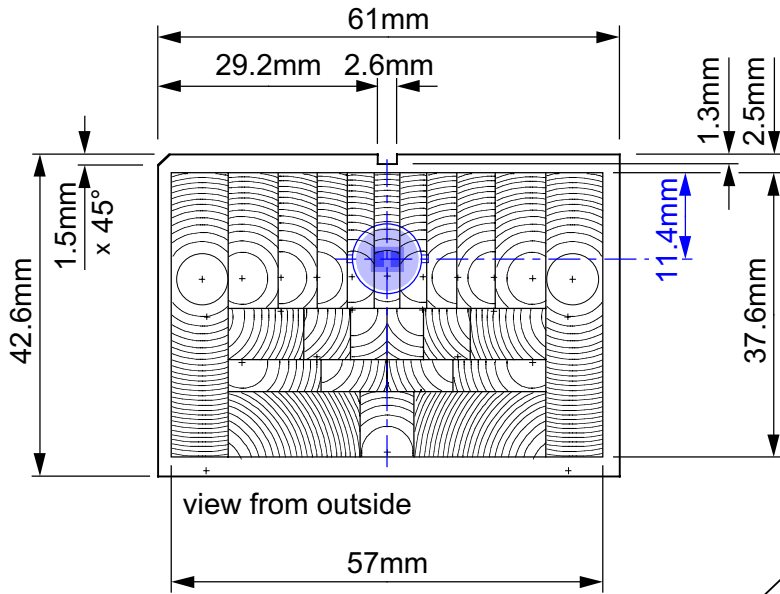

KUBE Fresnel Lens Array WA-30.5-LB

Features:

- Standard MultiZone lens for alarms and light switches
- Powerful, for long range applications
- Wide field of view, dense pattern
- Low false alarm rates
- Compatible with other lens brands

Properties

Recommended range	1 - 21 meters
Installation height	2 - 3 meters
Lens elements	24 (11 main, 6 intermediate, 4+3 short range)
Horizontal angle	92°
Vertical angle	-4.5° / -13° / -23.5° / -41°
Focal length	30.5mm
Lens material	High Density Polyethylene UV stabilized
Colors	light black (smoky), other colors and natural on request
Fixation	mechanical on rim, radius 55mm
Ideal to comply with	VdS requirements for intruder alarms

Note: With some degradation in performance, the lens may be used flat or curved with an other radius. A smaller radius will widen the overall viewing angle.

Lens dimensions flat

Placement of Pyro and lens
(top view)

Top view of
detection pattern

Side view of
detection pattern