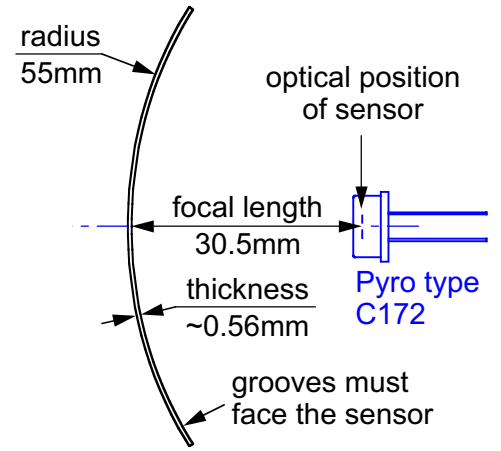

Properties

Recommended range	1 - 21 meters
Installation height	2 - 3 meters
Lens elements	24 (11 main, 6 intermediate, 4+3 short range)
Horizontal angle	92°
Vertical angle	-4.5° / -13° / -23.5° / -41°
Focal length	30.5mm
Lens material	High Density Polyethylene UV stabilized
Colors	light black (smoky), other colors and natural on request
Fixation	mechanical on rim, radius 55mm
Ideal to comply with	VdS requirements for intruder alarms

Note: With some degradation in performance, the lens may be used flat or curved with an other radius. A smaller radius will widen the overall viewing angle.

Lens dimensions flat

Placement of Pyro and lens
(top view)

Top view of
detection pattern

Side view of
detection pattern