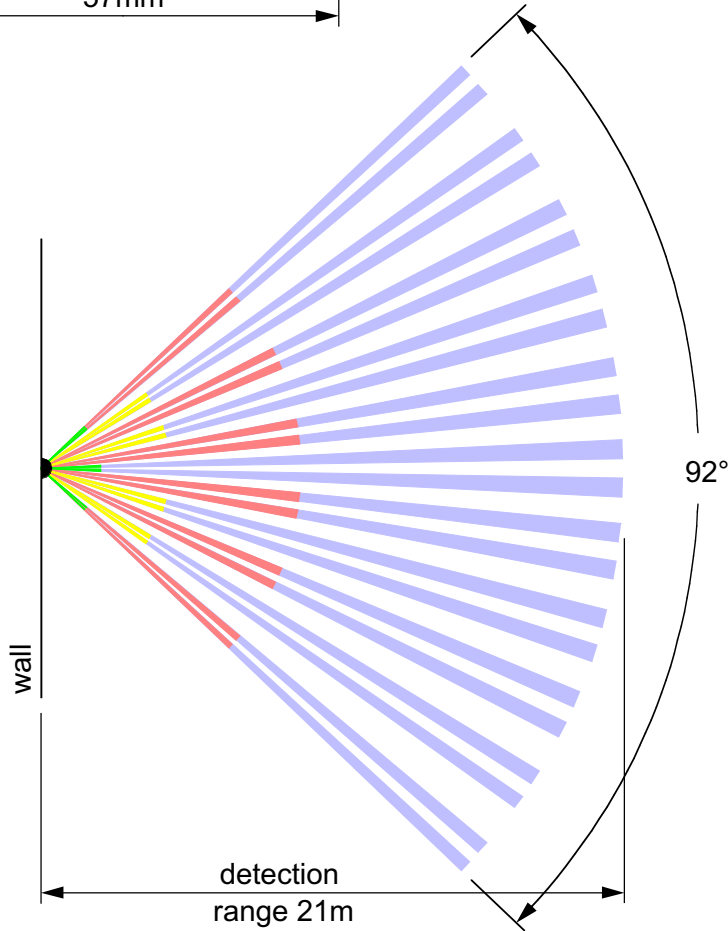

Properties

Recommended range	1 - 21 meters
Installation height	2 - 3 meters
Lens elements	24 (11 main, 6 intermediate, 4+3 short range)
Horizontal angle	92°
Vertical angle	-4.5° / -13° / -23.5° / -41°
Focal length	30.5mm
Lens material	High Density Polyethylene UV stabilized
Colors	light black (smoky), other colors and natural on request
Fixation	mechanical on rim, radius 55mm
Ideal to comply with	VdS requirements for intruder alarms

Note: With some degradation in performance, the lens may be used flat or curved with an other radius. A smaller radius will widen the overall viewing angle.

Lens dimensions flat

Placement of Pyro and lens
(top view)

Top view of
detection pattern

Side view of
detection pattern