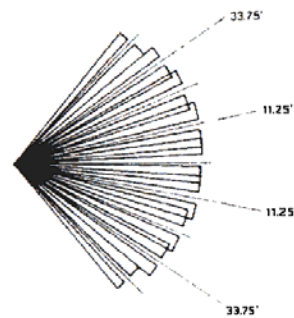

KUBE Golfball Lens TR243

Advantages

- Small, mechanically stable
- Wall and ceiling mount
- Easy assembly on PC-board

Properties

Model Nr.	TR243
Suitable for, Range min.:	0.2 Meter
Range max.:	4 Meters
Typical mounting position:	Ceiling
Alternative mounting position:	Close range people detection
Horizontal angle:	100°
Vertical Angle:	+/- 45°
Lens size:	21mm dia.
Focal length:	11mm
Front window needed:	No
1st Advantage:	Wide angle
2nd Advantage:	Small

Drawing

KUBE Golfball Lens TR243

Field of View (Side View)

Field of View (Top View)