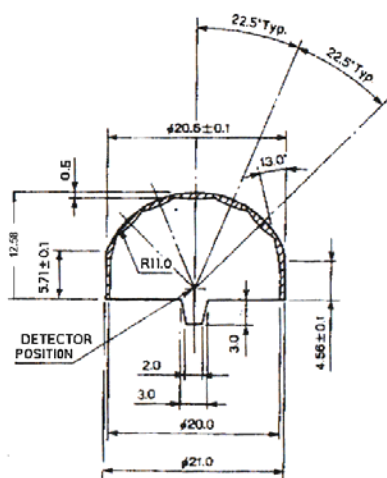

KUBE Golfball Lens TR243

Advantages

- Small, mechanically stable
- Wall and ceiling mount
- Easy assembly on PC-board

Properties

Model Nr.	TR243
Suitable for, Range min.:	0.2 Meter
Range max.:	4 Meters
Typical mounting position:	Ceiling
Alternative mounting position:	Close range people detection
Horizontal angle:	100°
Vertical Angle:	+/- 45°
Lens size:	21mm dia.
Focal length:	11mm
Front window needed:	No
1st Advantage:	Wide angle
2nd Advantage:	Small

Drawing

KUBE Golfball Lens TR243

Field of View (Side View)

Field of View (Top View)