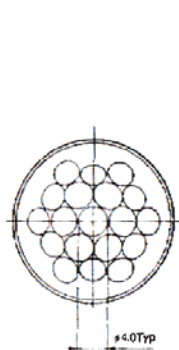

KUBE Golfball Lens TR243

Advantages

- Small, mechanically stable
- Wall and ceiling mount
- Easy assembly on PC-board

Properties

Model Nr.	TR243
Suitable for, Range min.:	0.2 Meter
Range max.:	4 Meters
Typical mounting position:	Ceiling
Alternative mounting position:	Close range people detection
Horizontal angle:	100°
Vertical Angle:	+/- 45°
Lens size:	21mm dia.
Focal length:	11mm
Front window needed:	No
1st Advantage:	Wide angle
2nd Advantage:	Small

Drawing

KUBE Golfball Lens TR243

Field of View (Side View)

Field of View (Top View)